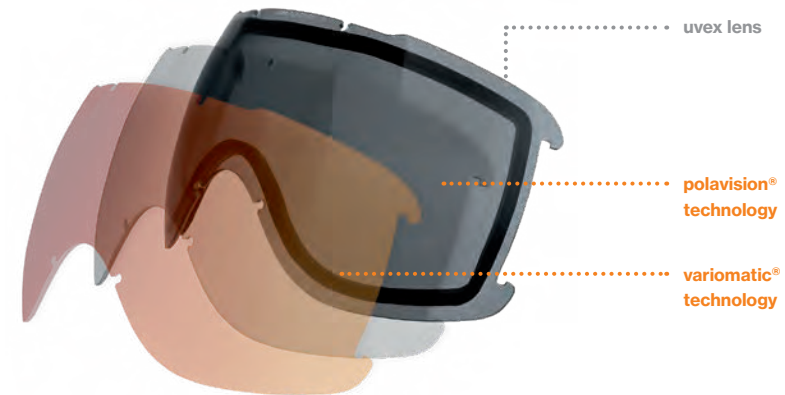

uvex variomatic® polavision® extended
variomatic® polavision® extended combines the advantages of two technologies in one lens. Thus, you are perfectly equipped for every light condition, and good vision is guaranteed.

Take Off

The interchangeable lens attaches to the goggle lens via magnets. It instantly transforms ski goggles for bright sun into ski goggles for bad weather.

robust and anti-scratch

Polycarbonate lenses work in temperatures down to -40°C with no loss of mechanical strength. A special coating protects against scratches.