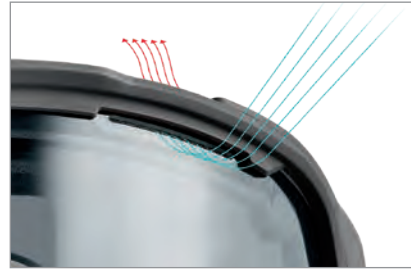

Direct lens ventilation

uvex climate technology provides permanent draft-free ventilation, meaning that the field of view is always fog-free.

comfort kits

uvex goggles are perfectly equipped for all needs. Four comfort kits guarantee an optimal fit – for maximum safety and superb comfort.

basic kit

- Foam face pads
- Adapts to facial contours, close fit, and draft-free
- Adjustable, stretchable goggle strap

extended kit

- Compression-molded foam face pads with soft velours cover
- Adapts to facial contours, perfect close fit, and draft-free
- Adjustable, stretchable goggle strap
- Anti-slip silicone grip for adherence to helmet shell
- Climate-regulating and waterproof

advanced kit

- Compression-molded foam face pads with soft velours cover
- Adapts to facial contours, close fit, and draft-free
- Adjustable, stretchable goggle strap

ultimate kit

- Compression-molded sandwich foam face pads with soft velours cover
- Adapts to facial contours, close fit, and draft-free
- Adjustable, stretchable goggle strap

lens technologies

uvex supravision®

Under test conditions, the uvex core technology uvex supravision® provides up to 60 seconds of fog-free vision. For precise visibility and maximum safety.

uvex polavision®

Reliable protection against reflections and glare: polavision® lenses absorb scattered light and protect the eyes from strain.

uvex variomatic®

The uvex variomatic® technology ensures automatic lens tinting in any lighting condition. Like all uvex glasses, the lenses offer 100% protection against UVA, UVB, and UVC radiation.

uvex colorvision®

The tinted uvex colorvision® lenses increase contrast and enhance the viewing experience in all visibility conditions.