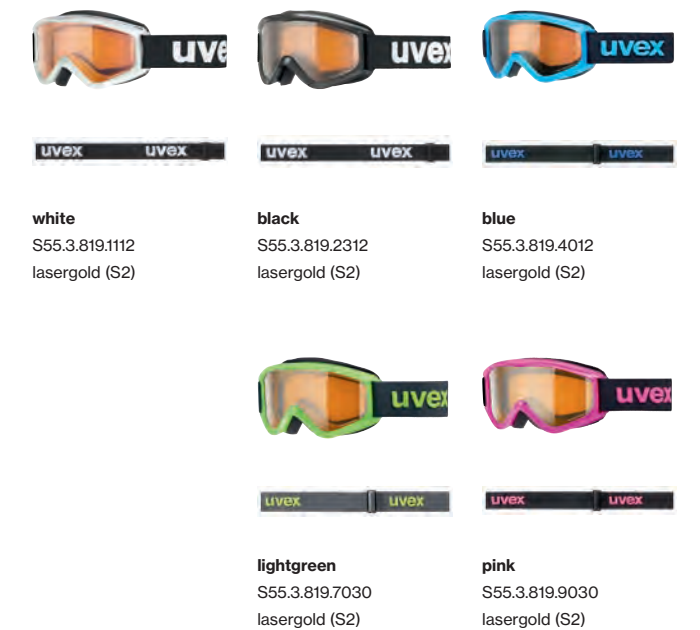

Features

- 100% UVA, UVB, UVC protection
- uvex supravision® lens technology
- Single lens (cylindric)
- Foam membrane
- Single foam
- Basic strap
- Easy to clean