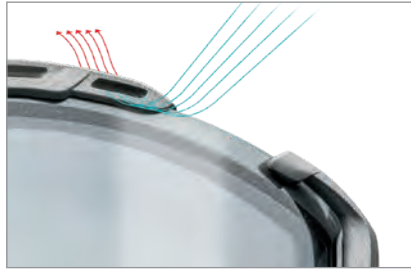

direct lens ventilation

Direct frame ventilation