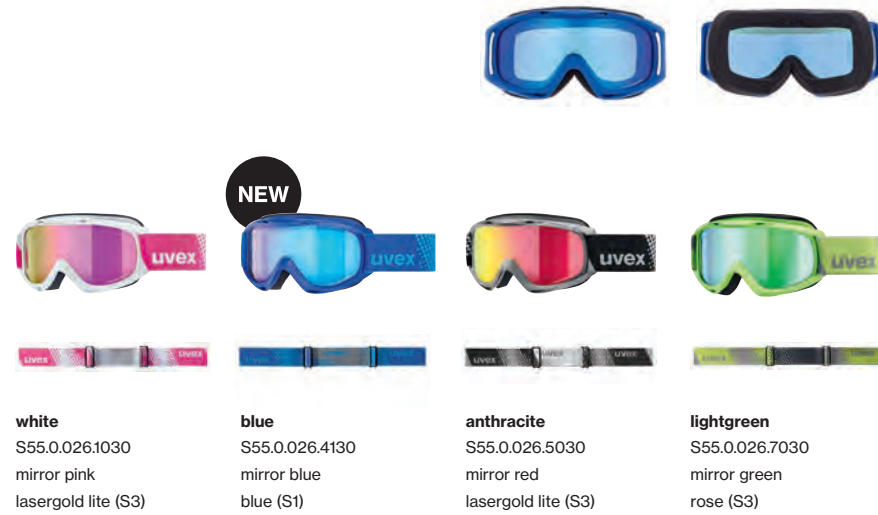

uvex slider FM

Mirror, mirror ... With its full-mirror lens, the uvex slider FM is a real eye-catcher. It reliably protects sensitive children's eyes against UVA, UVB, and UVC rays. The cylindrical double lens with a wide field of vision and anti-fog coating ensures ideal and condensation-free vision at all times.

special OTG engineered

Features

- 100% UVA, UVB, UVC protection
- uvex supravision® lens technology
- Double lens (cylindric)
- Foam membrane
- Single foam
- Over the Glasses (OTG)
- Direct frame ventilation
- Basic strap