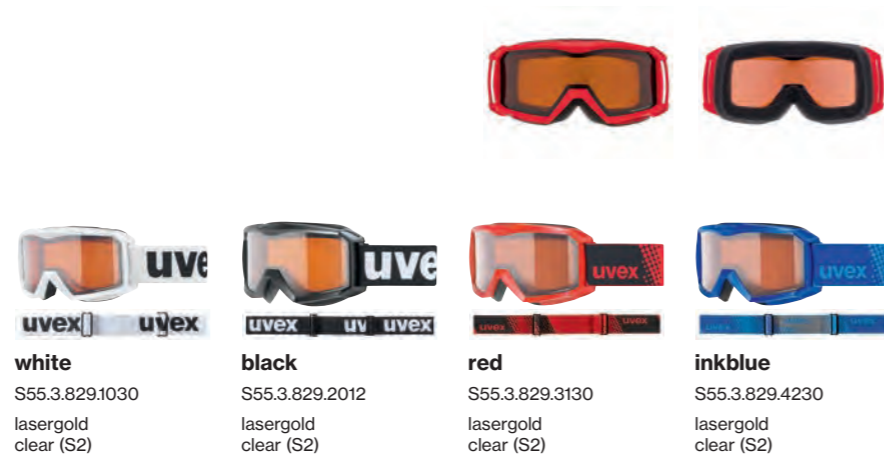

Features

- 100% UVA, UVB, UVC protection
- uvex supravision® lens technology
- Single lens (cylindric)
- Foam membrane
- Single foam
- Basic strap
- Easy to clean

white
S55.3.829.1030
lasergold clear (S2)

black
S55.3.829.2012
lasergold clear (S2)

red
S55.3.829.3130
lasergold clear (S2)

inkblue
S55.3.829.4230
lasergold clear (S2)

uvex speedy pro

Contrast-enhancing lasergold tinting
Condensation-free thanks to the uvex supravision® anti-fog coating
Easy-to-clean moisture repellent surface