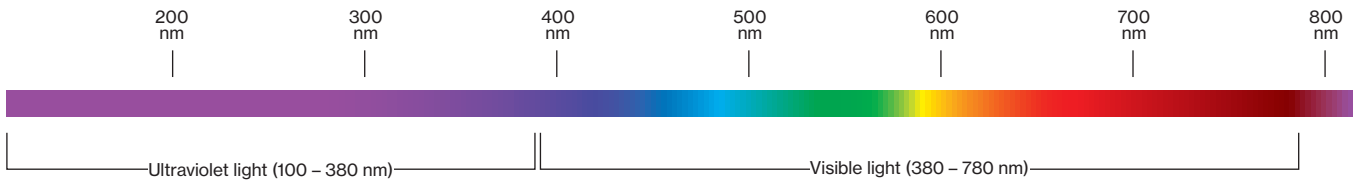

Easy to clean

The special coating on the lens allows moisture or fingerprints to be easily removed.

VPX

uvex sunglasses with variomatic polavision extended technology (VPX) – featuring automatic, stepless self-tinting in all light conditions, as well as secure protection against glare and annoying reflections.

Interchangeable lenses

Interchangeable lenses guarantee uncomplicated handling and perfect visibility in all weather conditions.

Robust and scratch-proof

Made of extremely durable polycarbonate, the lenses withstand temperatures down to -40 °C without compromising mechanical strength. A special coating to protect against damage according to standard EN ISO 12312-1 makes the lenses scratch-resistant without impairing the view.

Soft nose pads and earpiece ends

A pair of glasses fits perfectly when you cannot feel them. Soft nose pads and soft earpiece ends ensure pressure-free wearing comfort. The soft earpieces are cold-formable on a variety of models. They ensure a perfectly secure fit.

UV protection

Ultraviolet absorbers integrated directly into the raw material filter 100% of harmful UVA, UVB, and UVC radiation up to 400 nm.

European standard for downhill skiing and snowboarding goggles

EN ISO 18527-1:2022 / EN ISO 18527-1