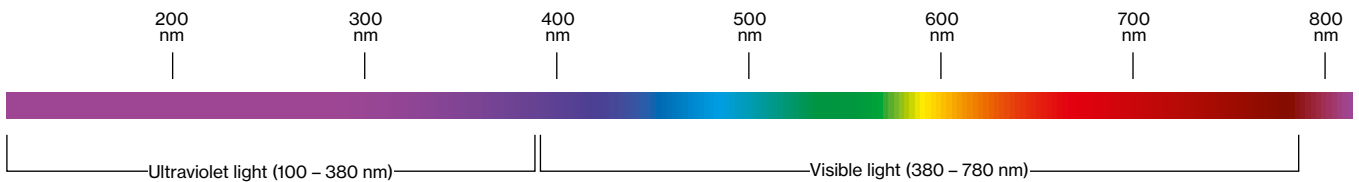

The uvex temperature competence ensures permanent, draft-free ventilation. This keeps the field of view fog-free twice as long as conventional standards demand.

Easy to clean

The special coating on the lens allows moisture or fingerprints to be easily removed.

VPX

uvex sunglasses with variomatic polavision extended technology (VPX) – featuring automatic, stepless self-tinting in all light conditions, as well as secure protection against glare and annoying reflections.

Interchangeable lenses

Interchangeable lenses guarantee uncomplicated handling and perfect visibility in all weather conditions.

Robust and scratch-proof

Made of extremely durable polycarbonate, the lenses withstand temperatures down to –40 °C without compromising mechanical strength. A special coating to protect against damage according to standard EN ISO 12312-1 makes the lenses scratch-resistant without impairing the view.

Soft nose pads and earpiece ends

A pair of glasses fits perfectly when you cannot feel them. Soft nose pads and soft earpiece ends ensure pressure-free wearing comfort. The soft earpieces are cold-formable on a variety of models. They ensure a perfectly secure fit.

UV protection

Ultraviolet absorbers integrated directly into the raw material filter 100% of harmful UVA, UVB, and UVC radiation up to 400 nm.

European standard for sports eyewear and goggles

EN ISO 18527-1:2022 / EN ISO 18527-1