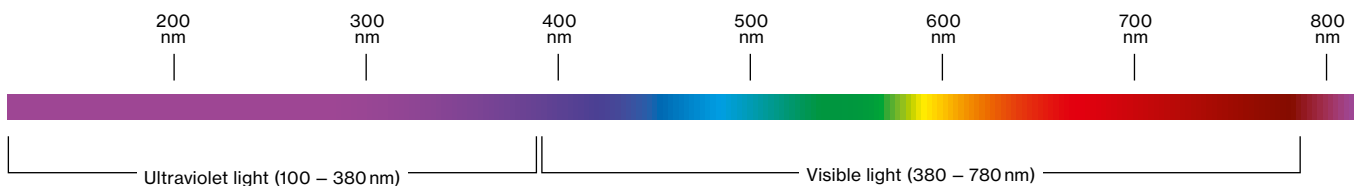

100% UV protection up to

400 nm

Our UV absorber offers 100% protection against damaging UV rays up to 400 nm.

UV Protection

Models/ lens technology

	uvex variomatic® (VPX) uvex polavision®	uvex contrastview (CV)	uvex colorvision® (CV)	uvex variomatic® (V)	Take Off polavision® (TOP)	Take Off (TO)	lasergold lite (LGL) yellow	lasergold (LG)	full mirror (FM)
uvex epic ATTRACT		✓					✓		✓
uvex epic ATTRACT small		✓					✓		✓
uvex evidnt ATTRACT		✓		✓			✓		✓
uvex evidnt ATTRACT small		✓		✓			✓		✓
uvex athletic			✓				✓		✓
uvex contest			✓						
uvex downhill 2100	✓		✓	✓					
uvex xcitd			✓	✓					
uvex topic									✓
uvex gravity									✓
uvex g.gl 3000					✓	✓	✓		
uvex elemnt							✓		✓
uvex pwdr									✓
uvex scribble								✓	✓
uvex speedy pro								✓	