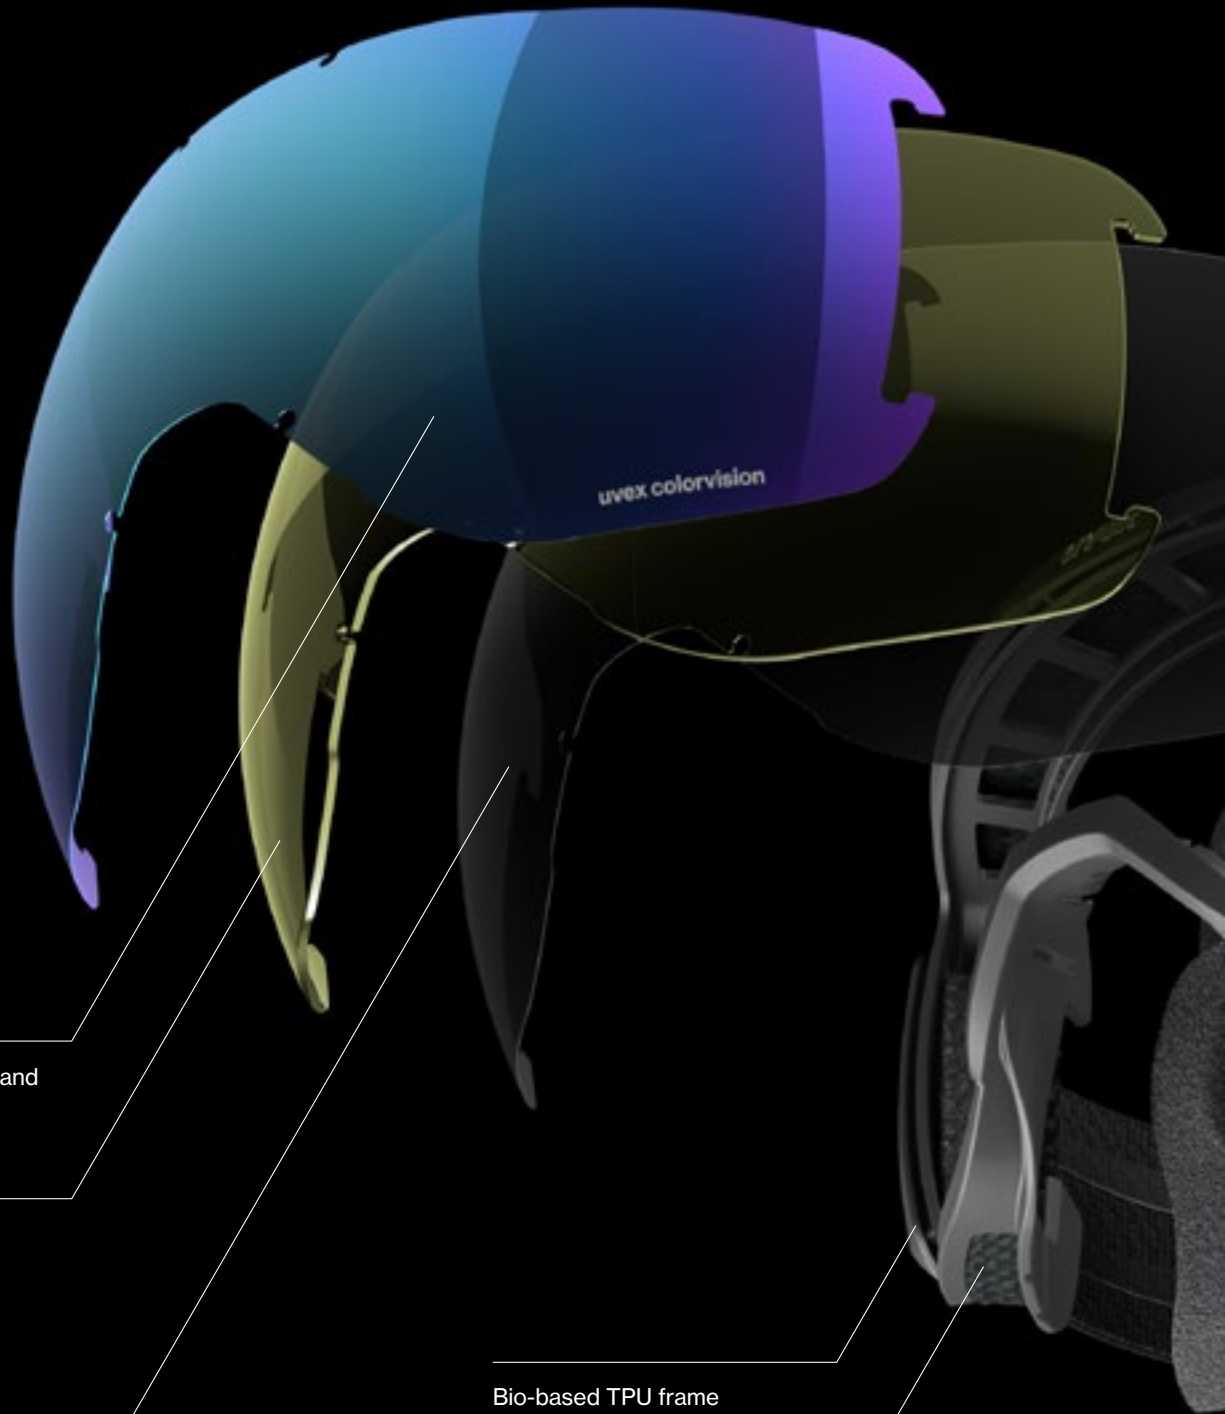

uvex supravision®:
unequaled anti-fog performance

- 200% more anti-fog (vs. standard)
- 100% UVA, UVB, UVC protection up to 400 nm
- Unbreakable for maximum protection

uvex CV* sharpen your vision.

Meet uvex CV. A synonym for the highest level of contrast between bright colours – regardless of locations and conditions. On the piste, in deep snow, on demanding tours. Plus: stronger depth perception if visibility gets low. Ensures better performance and maximum safety. Always. Everywhere.

- Ultimate contrast enhancement
- Maximum colour perception
- 100% UVA, UVB, UVC protection up to 400 nm

with uvex CV

without uvex CV

*uvex colorvision® and uvex contrastview

protecting planet. sustainability on every level. uvex downhill 2100 CV planet.

Scratch-resistant coating and full Revo mirroring

Ultimate contrast with uvex colorvision®
15% wider field of vision (single lens technology)
100% UVA, UVB & UVC protection up to 400 nm

400% more anti-fog with uvex supravision®